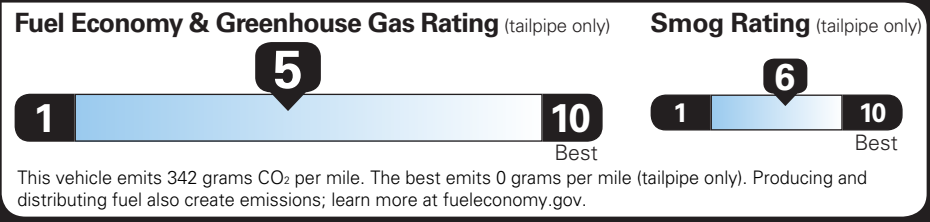

MIRRORS

EXTERIOR

- OUTSIDE HEATED MIRRORS
- LED HEADLAMPS
- LED TAIL LAMPS
- REAR DEEP-TINTED WINDOWS

SAFETY & SECURITY

- ENHANCED AUTOMATIC EMERGENCY BRAKING
- FRONT PEDESTRIAN AND BICYCLIST BRAKING
- ENHANCED LANE KEEP ASSIST WITH LANE DEPARTURE WARNING
- FOLLOWING DISTANCE INDICATOR
- FORWARD COLLISION ALERT
- INTELLIBEAM, AUTO HIGH BEAM
- INTERSECTION AUTOMATIC EMERGENCY BRAKING
- REAR CROSS TRAFFIC BRAKING
- REVERSE AUTOMATIC BRAKING
- REAR PARK ASSIST
- BLIND ZONE STEERING ASSIST

SAFETY ALERT SEAT

- SAFETY ALERT SEAT
- HD REAR VISION CAMERA
- ADAPTIVE CRUISE CONTROL

MANUFACTURER'S SUGGESTED RETAIL PRICE

STANDARD VEHICLE PRICE $31,000.00

OPTIONS & PRICING

OPTIONS INSTALLED BY THE MANUFACTURER (MAY REPLACE STANDARD EQUIPMENT SHOWN)

BLACK BOWTIE EMBLEMS (DEALER INSTALLED) 350.00

TOTAL OPTIONS	$350.00
TOTAL VEHICLE & OPTIONS	$31,350.00
DESTINATION CHARGE	1,995.00

TOTAL VEHICLE PRICE* $33,345.00

EPA DOT Fuel Economy and Environment

Gasoline Vehicle

Fuel Economy EQUINOX AWD

Small SUVs range from 14 to 138 MPG. The best vehicle rates 146 MPGe.

26 MPG combined city/hwy
25 MPG city
29 MPG highway

3.8 gallons per 100 miles

You spend **$1,000** more in fuel costs over 5 years compared to the average new vehicle.

G
A
A

Annual fuel cost **$1,800**

Actual results will vary for many reasons, including driving conditions and how you drive and maintain your vehicle. The average new vehicle gets 29 MPG and costs $8,000 to fuel over 5 years. Cost estimates are based on 15,000 miles per year at $3.10 per gallon. MPGe is miles per gasoline gallon equivalent. Vehicle emissions are a significant cause of climate change and smog.

fuel economy.gov
Calculate personalized estimates and compare vehicles

GOVERNMENT 5-STAR SAFETY RATINGS

This vehicle has not been rated by the government for overall vehicle score, frontal crash, side crash or rollover risk.

Source: National Highway Traffic Safety Administration (NHTSA)
www.safercar.gov or 1-888-327-4236

PARTS CONTENT INFORMATION

FOR VEHICLES IN THIS CARLINE:
U.S./CANADIAN PARTS CONTENT: 12%
MAJOR SOURCES OF FOREIGN PARTS CONTENT: MEXICO 59%

NOTE: PARTS CONTENT DOES NOT INCLUDE FINAL ASSEMBLY, DISTRIBUTION, OR OTHER NON-PARTS COSTS.

FOR THIS VEHICLE:
FINAL ASSEMBLY POINT: SAN LUIS POTOSI, MEXICO
COUNTRY OF ORIGIN: ENGINE: MEXICO TRANSMISSION: MEXICO

This label has been applied pursuant to Federal law - Do not remove prior to delivery to the ultimate purchaser. *Includes Manufacturer's Recommended Pre-Delivery Service. Does not include dealer installed options and accessories not listed above, local taxes or license fees.

© 2009 General Motors LLC
GMLBL_PROD_0044 - 11/01/2025

Better drives start with OnStar®
Activate today

Learn more at onstar.com, or scan the QR code
onstar.com/privacy

ORDER NO FZZVP0 SALES CODE E
SALES MODEL CODE 1PT26
DEALER NO 32132
FINAL ASSEMBLY:
SAN LUIS POTOSI, MEXICO

VIN 3GNAXPEG6VL106405 REISSUE

DEALER TO WHOM DELIVERED
DENOYER CHEVROLET, INC.
127 WOLF RD
ALBANY, NY 12205-1152